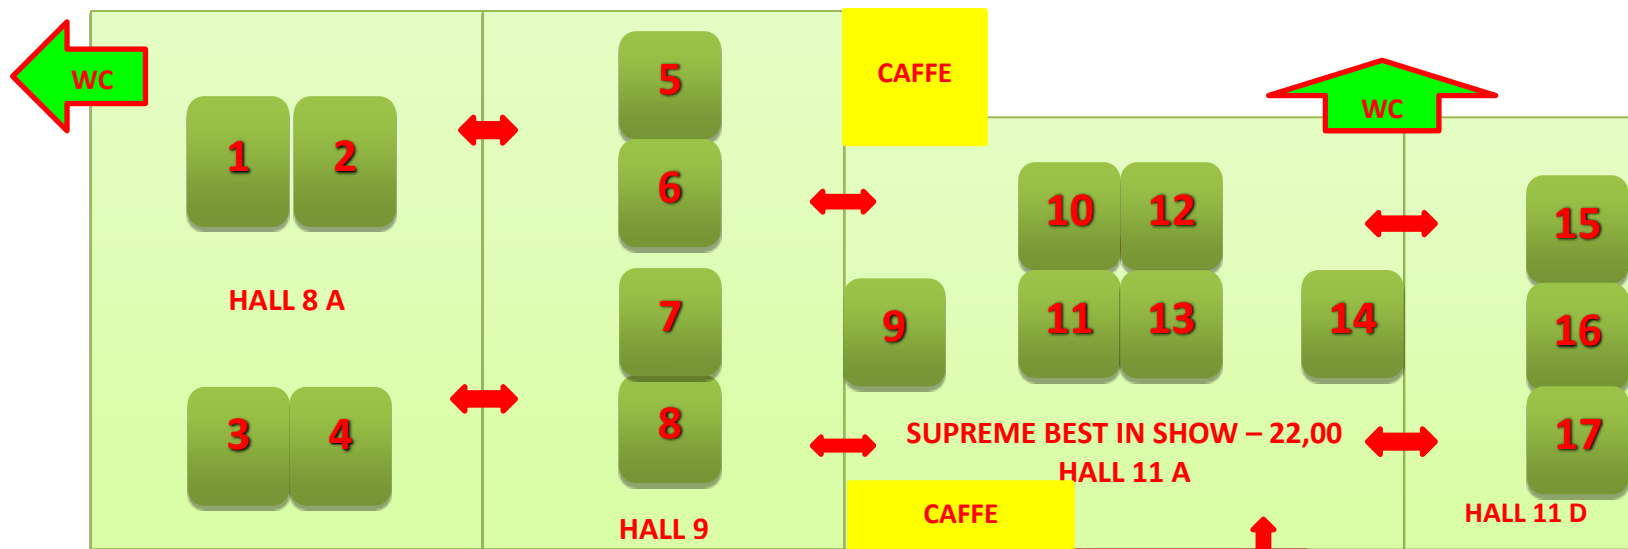

RING SCHEDULE – SPECIAL DOG SHOWS – FRIDAY, 21/11/2014

- 1. SPECIAL SHOW FOR DOBERMANNS
- 2. SPECIAL SHOW - FCI 10
- 3. SPECIAL SHOW FOR AMERICAN STAFFORDSHIRE TERRIERS
- 4. SPECIAL SHOW FOR SHEPDOCES AND MOUNTAIN DOGS
- 5. SPECIAL SHOW - FCI 5
- 6. SPECIAL SHOW - FCI 5
- 7. SPECIAL SHOW - FCI 7
- 8. SPECIAL SHOW - FCI 8
- 9. SPECIAL SHOW - FCI 4 & 6 + JAGDTERRIER
- 10. SPECIAL SHOW FOR DALMATIANS
- 11. SPECIAL SHOW FOR BRITISH SHEPDOCES
- 12. SPECIAL SHOW FOR GREATER DANES
- 13. SPECIAL SHOW FOR POODLES
- 14. SPECIAL SHOW FOR BICHONS
- 15. SPECIAL SHOW FOR TIBETAN BREEDS
- 16. SPECIAL SHOW FOR TIBETAN BREEDS
- 16. SPECIAL SHOW FOR TERRIERS
- 17. SPECIAL SHOW FOR TERRIERS